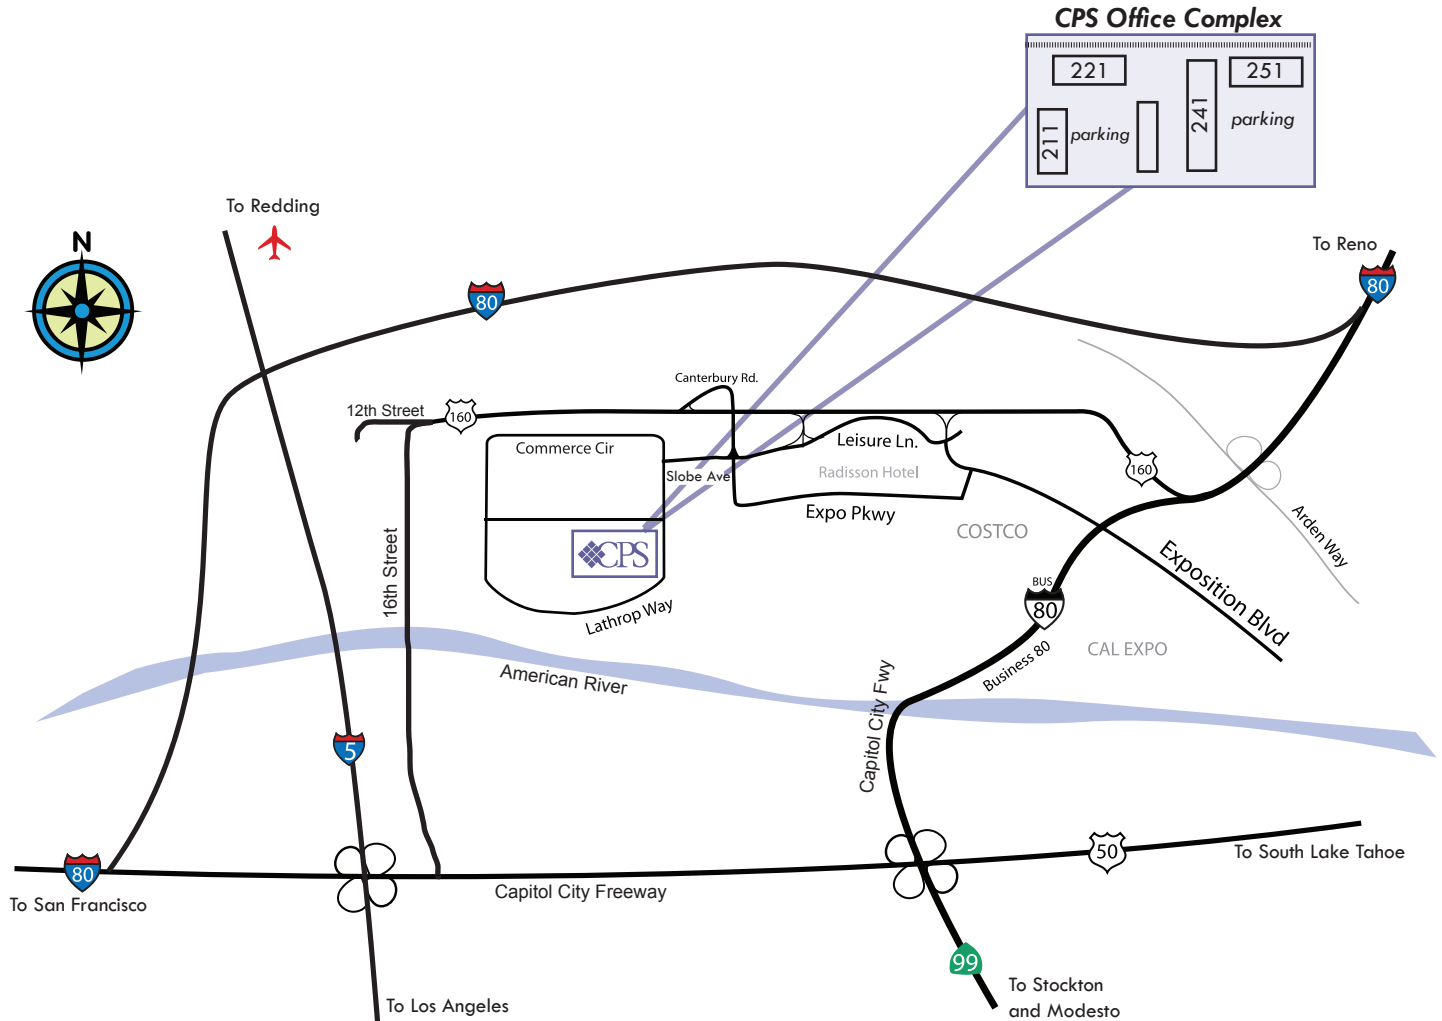

Human Resource Services

Main Reception
241 Lathrop Way
Sacramento, CA 95815
(916) 263-3600

For written directions to CPS Human Resource Services, please see next page. CPS also has offices in the building complex at 211, 221 and 251 Lathrop Way. Unless otherwise requested, please come to the main reception area.